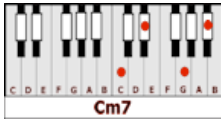

RIDE LIKE THE WIND – Christopher Cross (Cm7)

GUITAR / KEYBOARD CHORDS:

Cm7 = x35343

Bb = x13331

Abmaj7 = 431113

Gm7 = xx3333

Dm7 = xx0211

Ebmaj7 = xx1333

INTRO: Cm7 Bb Cm7 Bb Abmaj7 Bb Cm7 Bb X2

Cm7 Bb
It is the night .. my body's weak
Cm7 Bb
I'm on the run .. no time to sleep
Cm7 Bb
I've got to ride .. ride like the wind
Cm7 Bb
To be free again

Abmaj7 Gm7
CHORUS: And I've got such a long way to go (such a long way to go)
Abmaj7 Gm7
To make it to the border of Mexico
Cm7 Bb
So, I'll ride .. like the wind
Cm7 Bb
Ride like the wind

Cm7 Bb
I was born the son .. of a lawless man
Cm7 Bb
Always spoke my mind .. with a gun in my hand
Abmaj7 Bb
Lived nine lives .. gunned down ten
Cm7 Bb
Gonna ride like the wind

Abmaj7 **Gm7**
CHORUS: And I've got such a long way to go (*such a long way to go*)
Abmaj7 **Gm7**
To make it to the border of Mexico
Cm7 **Bb**
So, I'll ride .. like the wind
Cm7 **Bb**
Ride like the wind gonna ride like the wind

BRIDGE X2: **Cm7 Dm7 Ebmaj7 Cm7 Ebmaj7 Dm7**
Cm7 Dm7 Ebmaj7 Cm7 Dm7 Cm7 Dm7

Cm7 **Bb**
Accused and tried .. and told to hang
Cm7 **Bb**
I was nowhere in sight .. when the church bells rang
Abmaj7 **Bb**
Never was the kind .. to do as I was told
Cm7 **Bb**
Gonna ride like the wind .. before I get old